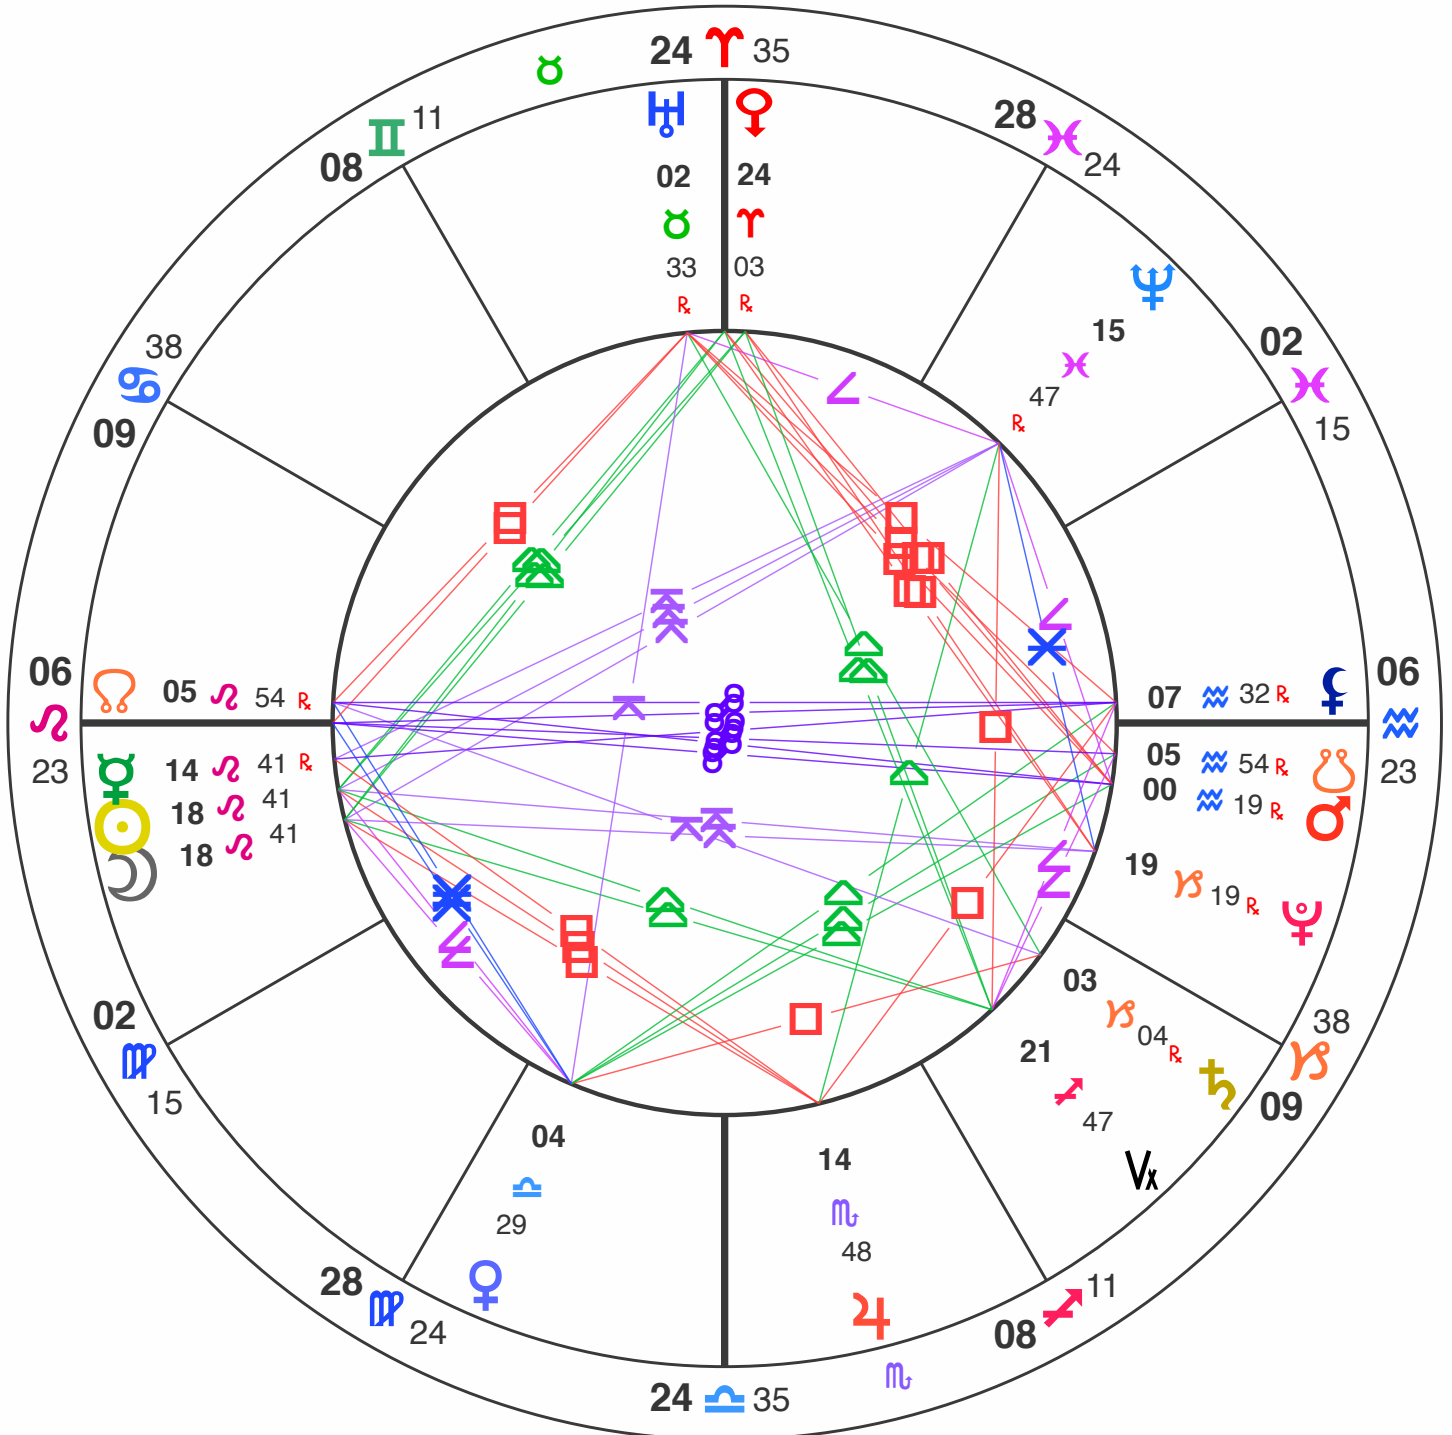

# New Moon Eclipse August

Natal Chart

Saturday, August 11, 2018

5:58:00 AM EDT

Bloomington, Indiana

Tropical Koch True Node

Created by  
Ann Kreilkamp