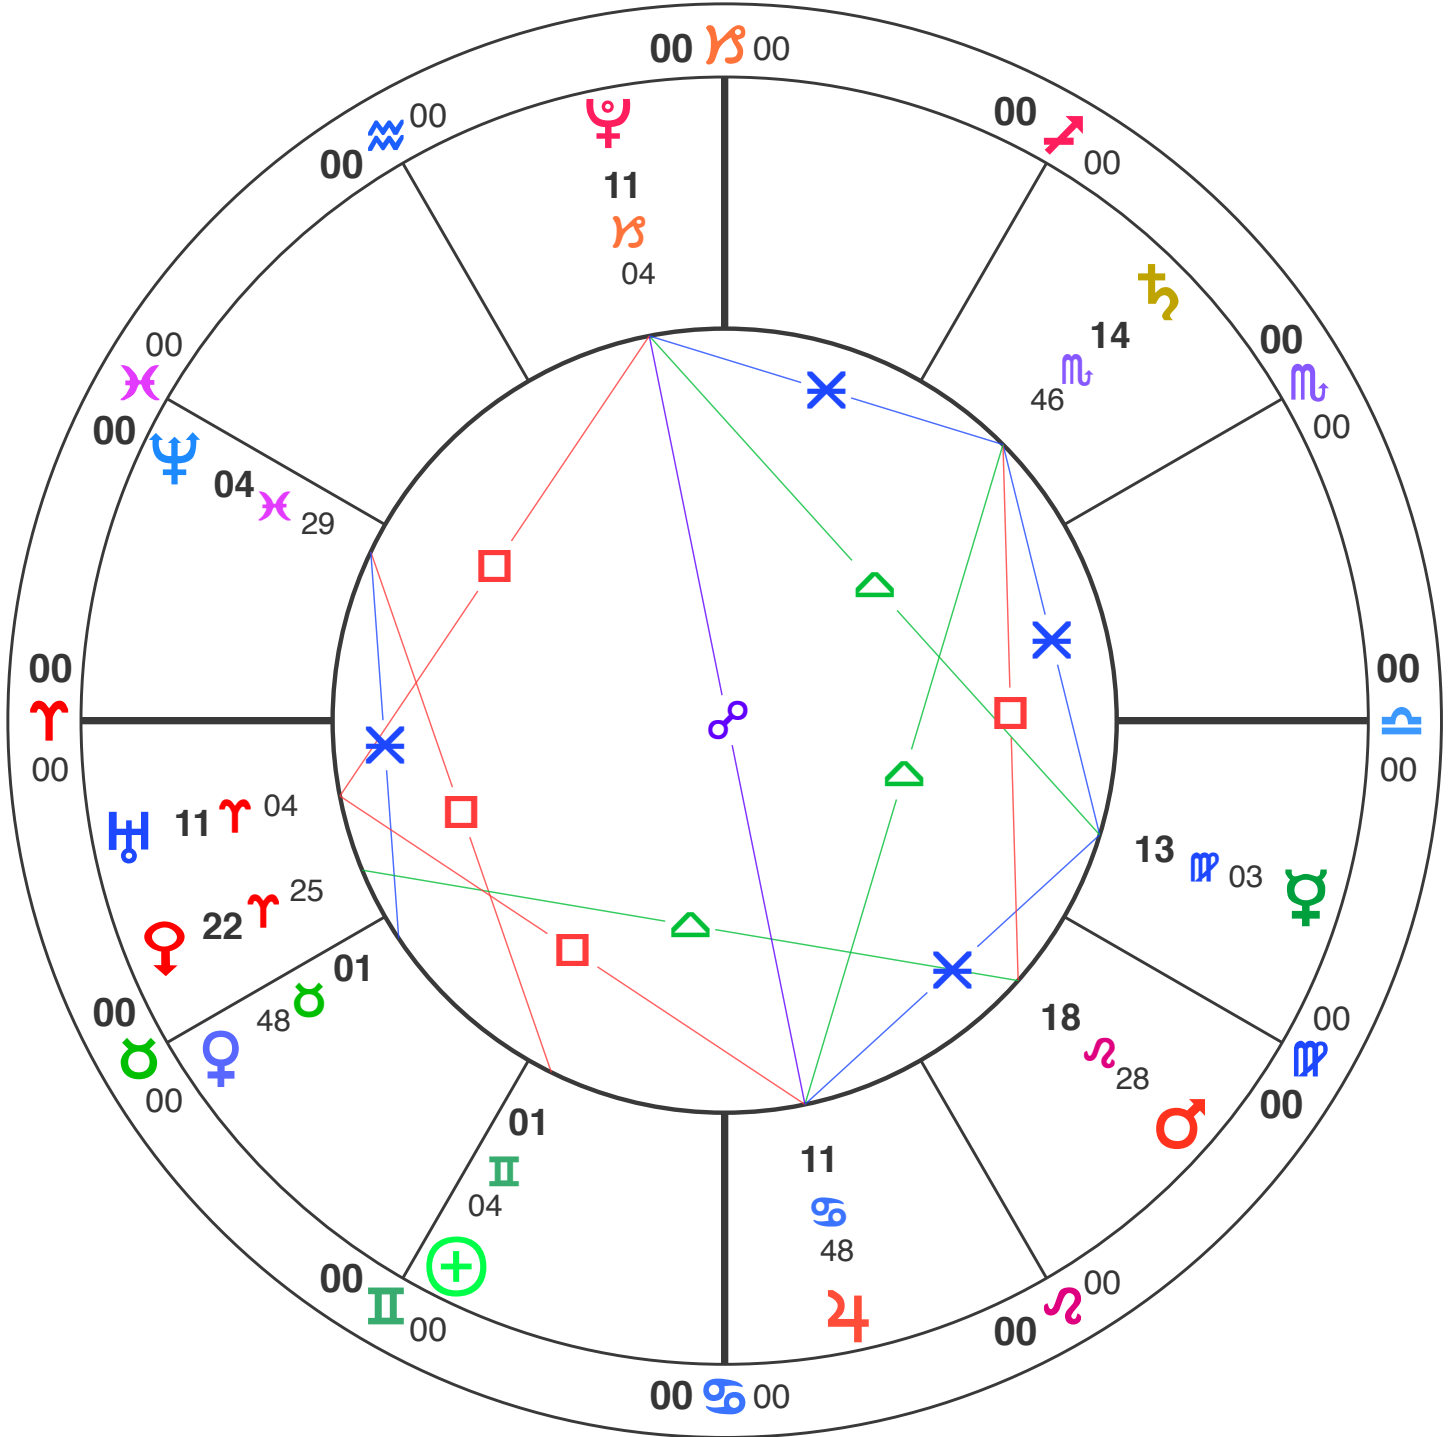

Helio square Uranus/Pluto

Natal Chart

Saturday, November 23, 2013

12:00:00 AM EST

Washington, District of Columbia

Heliocentric Natural True Node

Created by Ann Kreilkamp
Ann Kreilkamp