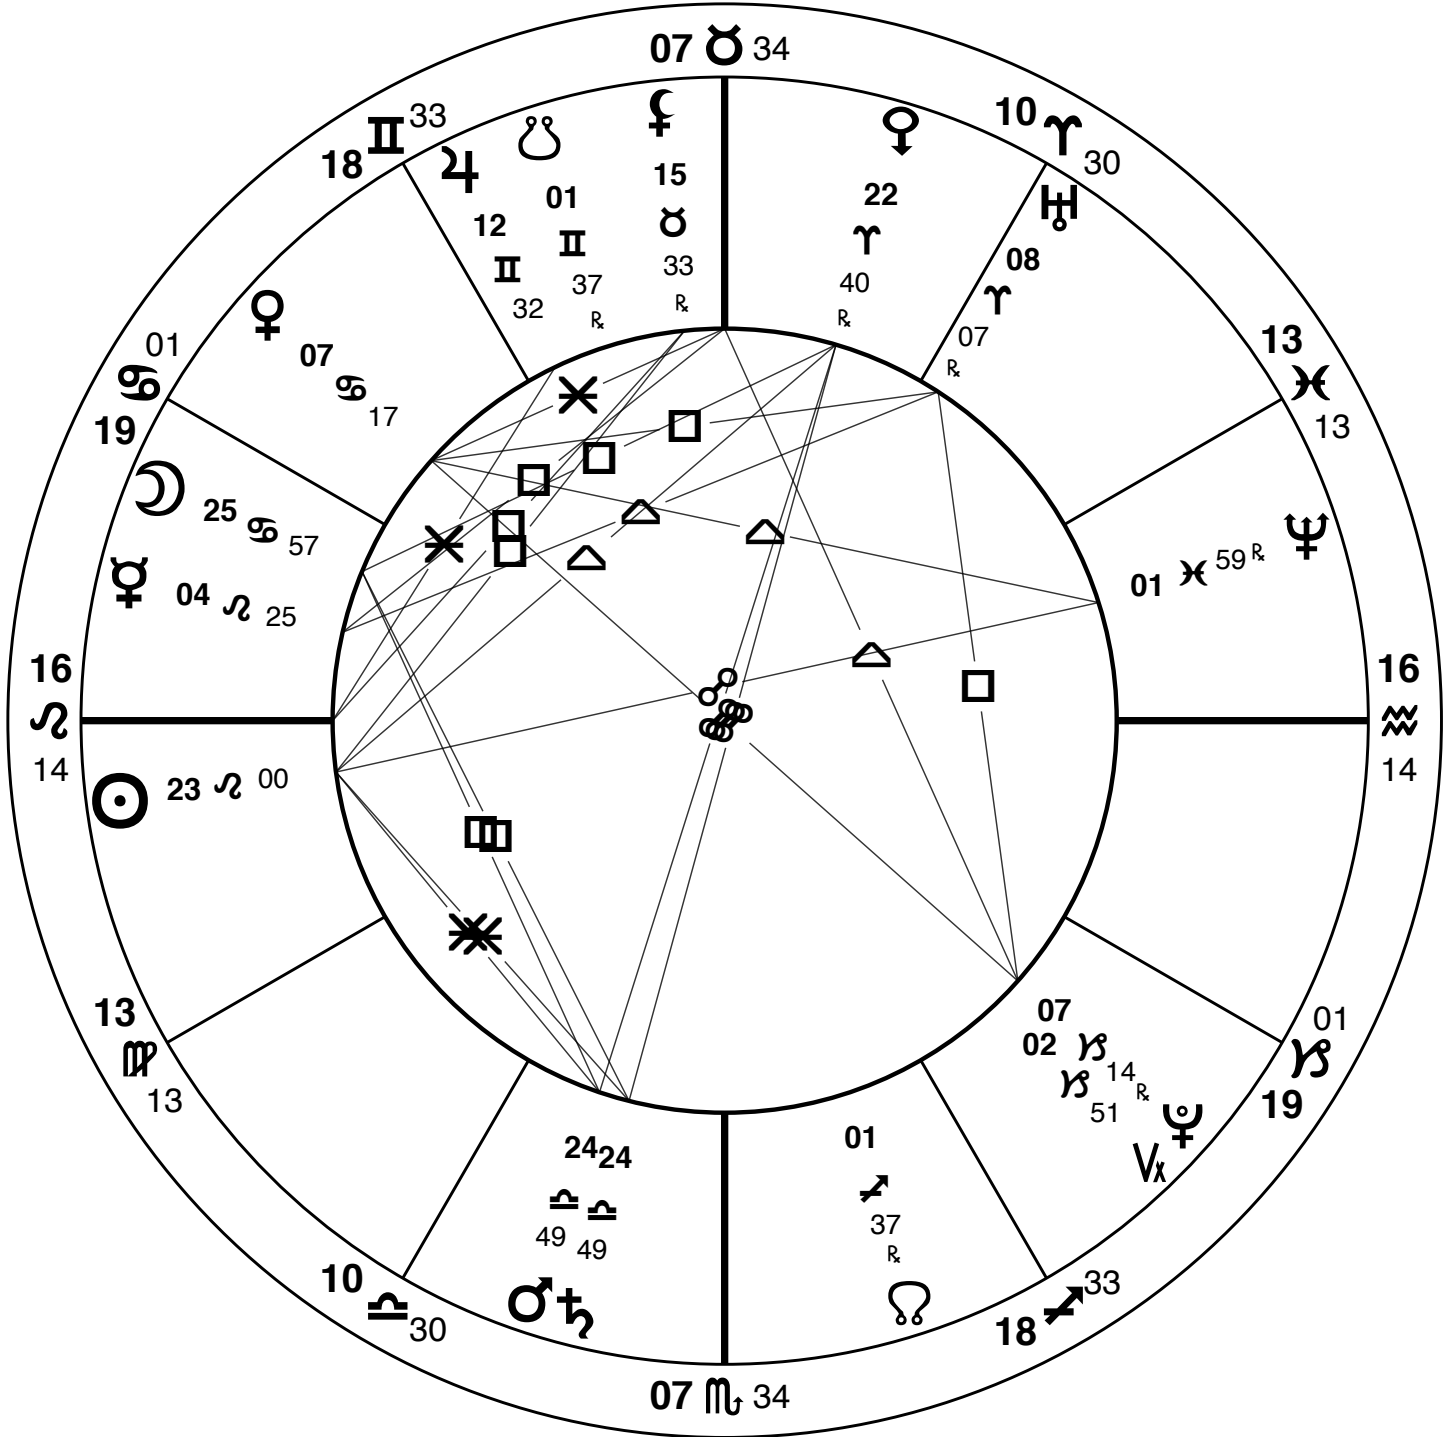

# Mars conjunc Saturn

Natal Chart

Wednesday, August 15, 2012

5:30:00 AM EST

Washington, District of Columbia

Tropical Koch True Node

Created by Ann Kreilkamp  
Ann Kreilkamp